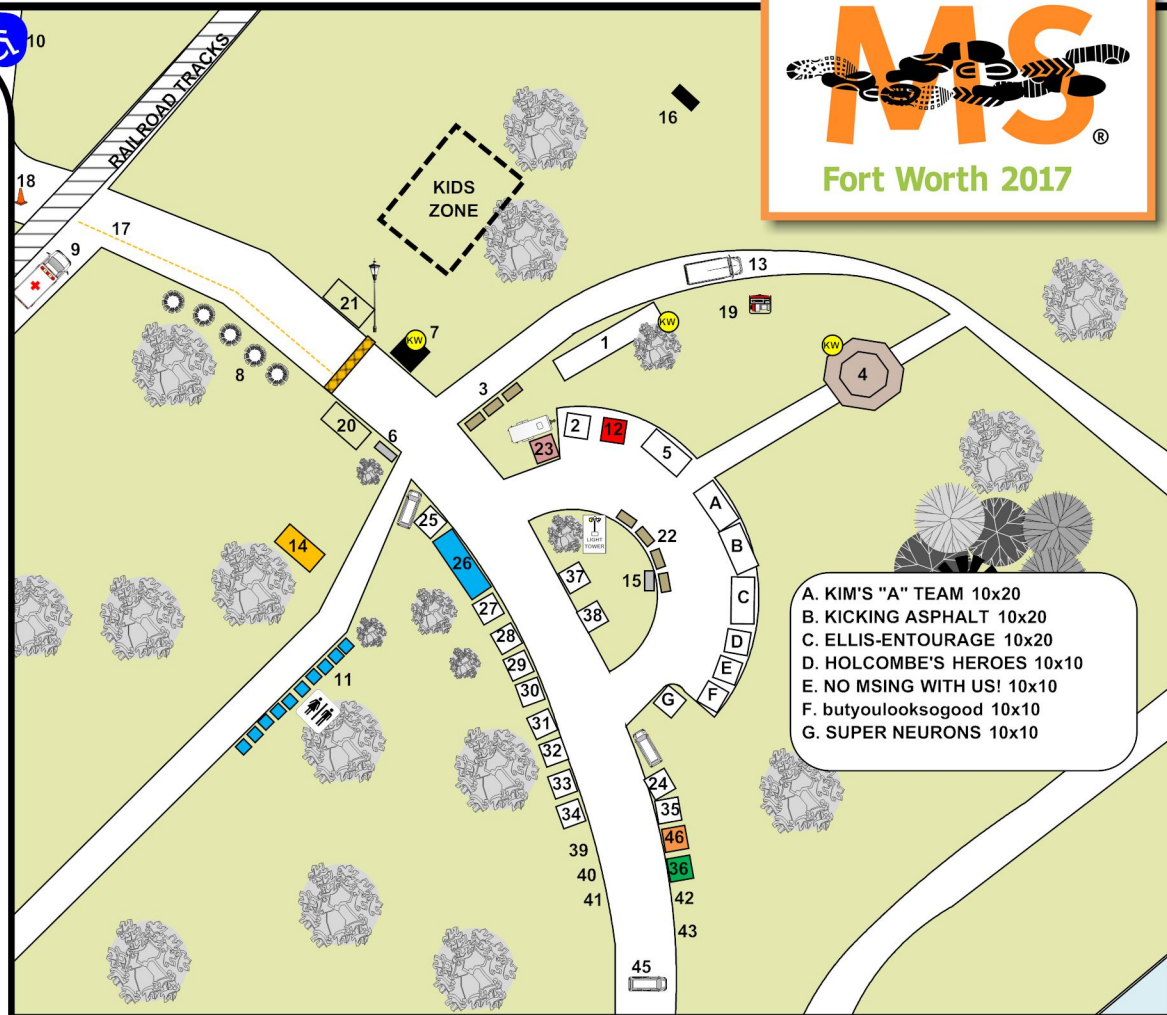

APRIL 1, 2017

TRINITY PARK

2401 UNIVERSITY DR. FORT WORTH, TX

1. REGISTRATION / PRIZE REDEMPTION 10x50
2. KROGER HOSPITALITY TENT 10x10
3. WAIVER TABLES
4. VOLUNTEER CHECK IN
5. BIOGEN / LIVIN' WITH IT LOUNGE - 10x20
6. ICE TROUGH
7. STAGE
8. FOOD COURT
9. AMBULANCE
10. ADA PARKING
11. PORTALETTS 9/2
12. JASON'S DELI 10x10 (BRINGING OWN)
13. SUPPLY TRUCK
14. TEAM PHOTO AREA - 2 MS POP UP TENTS
15. WATER TROUGH
16. DUMPSTER
17. FENCE LANE
18. CONE LANE
19. GENERATOR
20. ROWDY CROWD - 15 CHAIRS
21. ROWDY CROWD - 15 CHAIRS
22. BIB / CAMP CARD TABLES
23. DUNKIN' DONUTS 10x10 & TRAILER (BRINGING OWN)
24. LIFT AIDS 10x10 & VAN
25. MOBILITY WORKS 10x10 & VAN
26. GENETECH 10x30 (BRINGING OWN)
27. GEICO 10x10
28. bloomfield knoble 10x10
29. TEVA PHARMACEUTICALS 10x10
30. CRUNCHY ROLLERS 10x10
31. NOVARTIS 10x10
32. PARAGON HEALTHCARE 10x10
33. BAKER ORTHOTICS & PROSTHETICS 10x10
34. SERVICE EXPERTS 10x10
35. ACORDA 10x10
36. MIND SET 10x10 (BRINGING OWN)
37. UNITED ACCESS 10x10
38. SANOFI GENZYME 10x10
39. CANINE COMPANIONS
40. CUISINE FOR HEALING
41. RISE ADAPTIVE SPORTS
42. NEURO FITNESS FOUNDATION
43. ROBINSON ALBERT JEWELS
45. TIKI'S SHAVED ICE
46. BIKE MS / MUCKFEST

- A. KIM'S "A" TEAM 10x20
- B. KICKING ASPHALT 10x20
- C. ELLIS-ENTOURAGE 10x20
- D. HOLCOMBE'S HEROES 10x10
- E. NO MSING WITH US! 10x10
- F. butyoulooksogood 10x10
- G. SUPER NEURONS 10x10

LAST EDITED 3-27-17

SITE MAP SUBJECT TO CHANGE

PROMOTER LINE
INCORPORATED